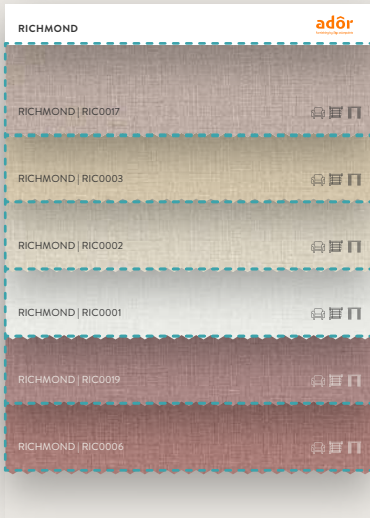

Click on the highlighted sections to go to its Fabric Swatch page for a detailed overview.

Fabric Swatch page with detailed overview.

Click on the button below to go to its layered page.

RICHMOND | RIC0020