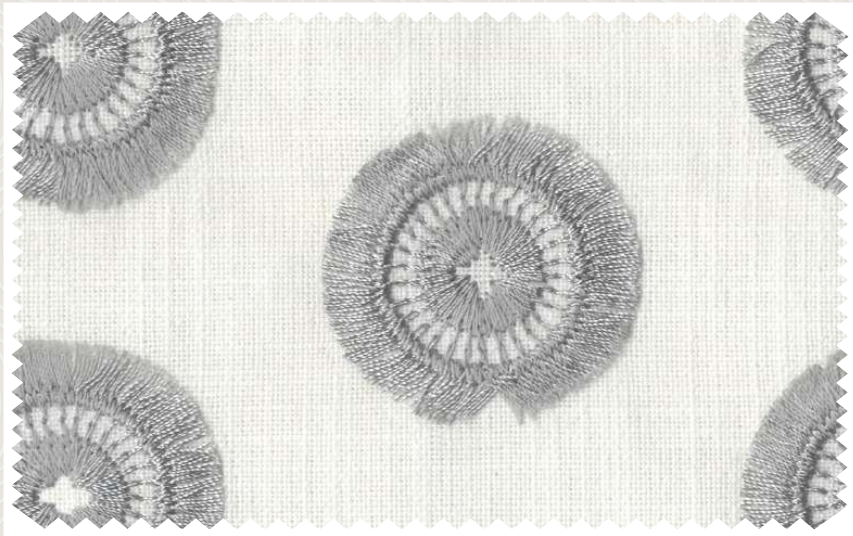

ILKAL | BAY0031

COLLECTION	Bayana
GSM	416
HSN CODE	55169200
WIDTH	139 cm / 54.72 in
COMPOSITION	BASE - 52% CO, 48% PL EMB - 100% CO
VERTICAL REPEAT	5.3 cm
HORIZONTAL REPEAT	10.1 cm
END USE	Blinds, Drapery