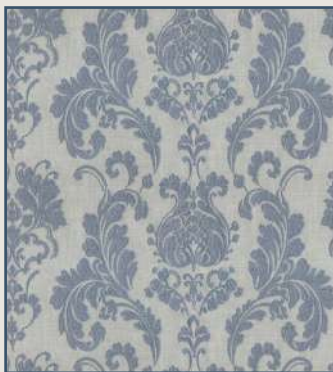

ANJAD | BAY0037

COLLECTION	Bayana
GSM	448
HSN CODE	55169200
WIDTH	134 cm / 52.75 in
COMPOSITION	BASE - 52% CO, 48% PL EMB - 100% CO
VERTICAL REPEAT	23.6 cm
HORIZONTAL REPEAT	44.6 cm
END USE	Blinds, Drapery