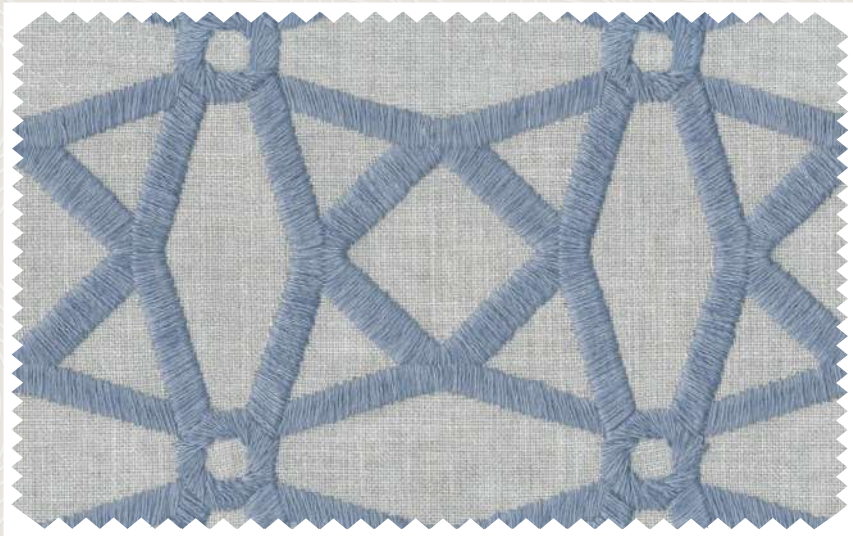

CHURU | BAY0022

COLLECTION	Bayana
GSM	500
HSN CODE	55169200
WIDTH	136.5 cm / 53.74 in
COMPOSITION	BASE - 52% CO, 48% PL EMB - 100% CO
VERTICAL REPEAT	8 cm
HORIZONTAL REPEAT	8.5 cm
END USE	Blinds, Drapery