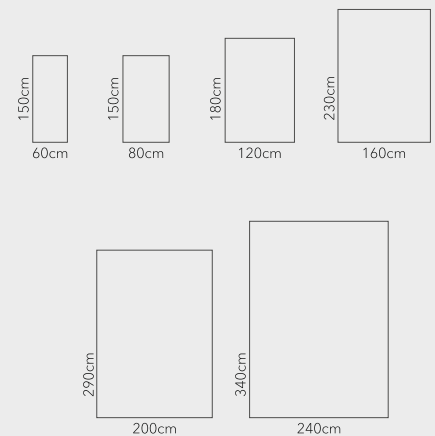

# DIVINE®

COMPLETE CARPET SOLUTION

6001A  
LOUNGE

Pile Height	06mm
Total Weight	1850gsm
Pile Yarn	100% Polyester
Points	672000

## 6002A

LOUNGE

Pile Height	06mm
Total Weight	1850gsm
Pile Yarn	100% Polyester
Points	672000

# DIVINE®

COMPLETE CARPET SOLUTION

6003A  
LOUNGE

Pile Height	06mm
Total Weight	1850gsm
Pile Yarn	100% Polyester
Points	672000

# DIVINE®

COMPLETE CARPET SOLUTION

6004A  
LOUNGE

Pile Height 06mm  
Total Weight 1850gsm  
Pile Yarn 100% Polyester  
Points 672000