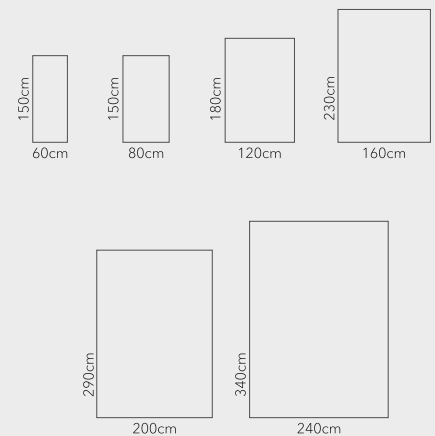

# DIVINE®

COMPLETE CARPET SOLUTION

6003A  
LOUNGE

Pile Height	06mm
Total Weight	1850gsm
Pile Yarn	100% Polyester
Points	672000

# DIVINE®

COMPLETE CARPET SOLUTION

6004A  
LOUNGE

Pile Height 06mm  
Total Weight 1850gsm  
Pile Yarn 100% Polyester  
Points 672000

# DIVINE®

COMPLETE CARPET SOLUTION

6005A  
LOUNGE

---

Pile Height	06mm
Total Weight	1850gsm
Pile Yarn	100% Polyester
Points	672000

---

# DIVINE®

COMPLETE CARPET SOLUTION

6006A  
LOUNGE

---

Pile Height	06mm
Total Weight	1850gsm
Pile Yarn	100% Polyester
Points	672000

---

**DIVINE<sup>®</sup>**

COMPLETE CARPET SOLUTION