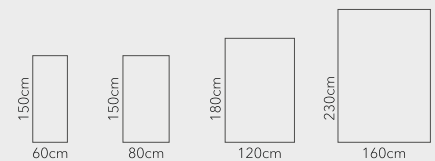

# DIVINE®

COMPLETE CARPET SOLUTION

6004A  
LOUNGE

Pile Height 06mm  
Total Weight 1850gsm  
Pile Yarn 100% Polyester  
Points 672000

# DIVINE®

COMPLETE CARPET SOLUTION

6005A  
LOUNGE

---

Pile Height	06mm
Total Weight	1850gsm
Pile Yarn	100% Polyester
Points	672000

---

# DIVINE®

COMPLETE CARPET SOLUTION

6006A  
LOUNGE

---

Pile Height	06mm
Total Weight	1850gsm
Pile Yarn	100% Polyester
Points	672000

---

**DIVINE<sup>®</sup>**

COMPLETE CARPET SOLUTION