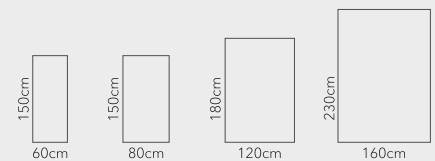

# DIVINE®

COMPLETE CARPET SOLUTION

6001A  
LOUNGE

Pile Height	06mm
Total Weight	1850gsm
Pile Yarn	100% Polyester
Points	672000