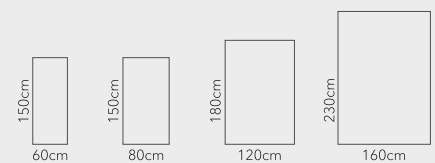

# DIVINE®

COMPLETE CARPET SOLUTION

6001A  
LOUNGE

Pile Height	06mm
Total Weight	1850gsm
Pile Yarn	100% Polyester
Points	672000

## 6002A

LOUNGE

Pile Height	06mm
Total Weight	1850gsm
Pile Yarn	100% Polyester
Points	672000