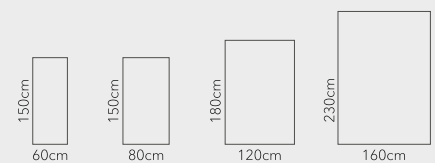

# DIVINE®

COMPLETE CARPET SOLUTION

6001A  
LOUNGE

Pile Height	06mm
Total Weight	1850gsm
Pile Yarn	100% Polyester
Points	672000

## 6002A

LOUNGE

Pile Height	06mm
Total Weight	1850gsm
Pile Yarn	100% Polyester
Points	672000

# DIVINE®

COMPLETE CARPET SOLUTION

6003A  
LOUNGE

Pile Height	06mm
Total Weight	1850gsm
Pile Yarn	100% Polyester
Points	672000

# DIVINE®

COMPLETE CARPET SOLUTION

6004A  
LOUNGE

Pile Height 06mm  
Total Weight 1850gsm  
Pile Yarn 100% Polyester  
Points 672000